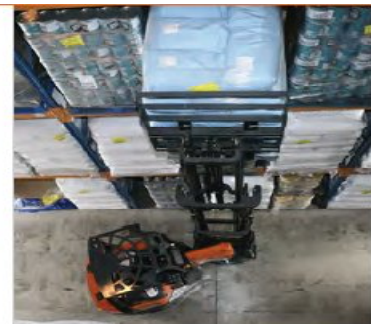

Applications